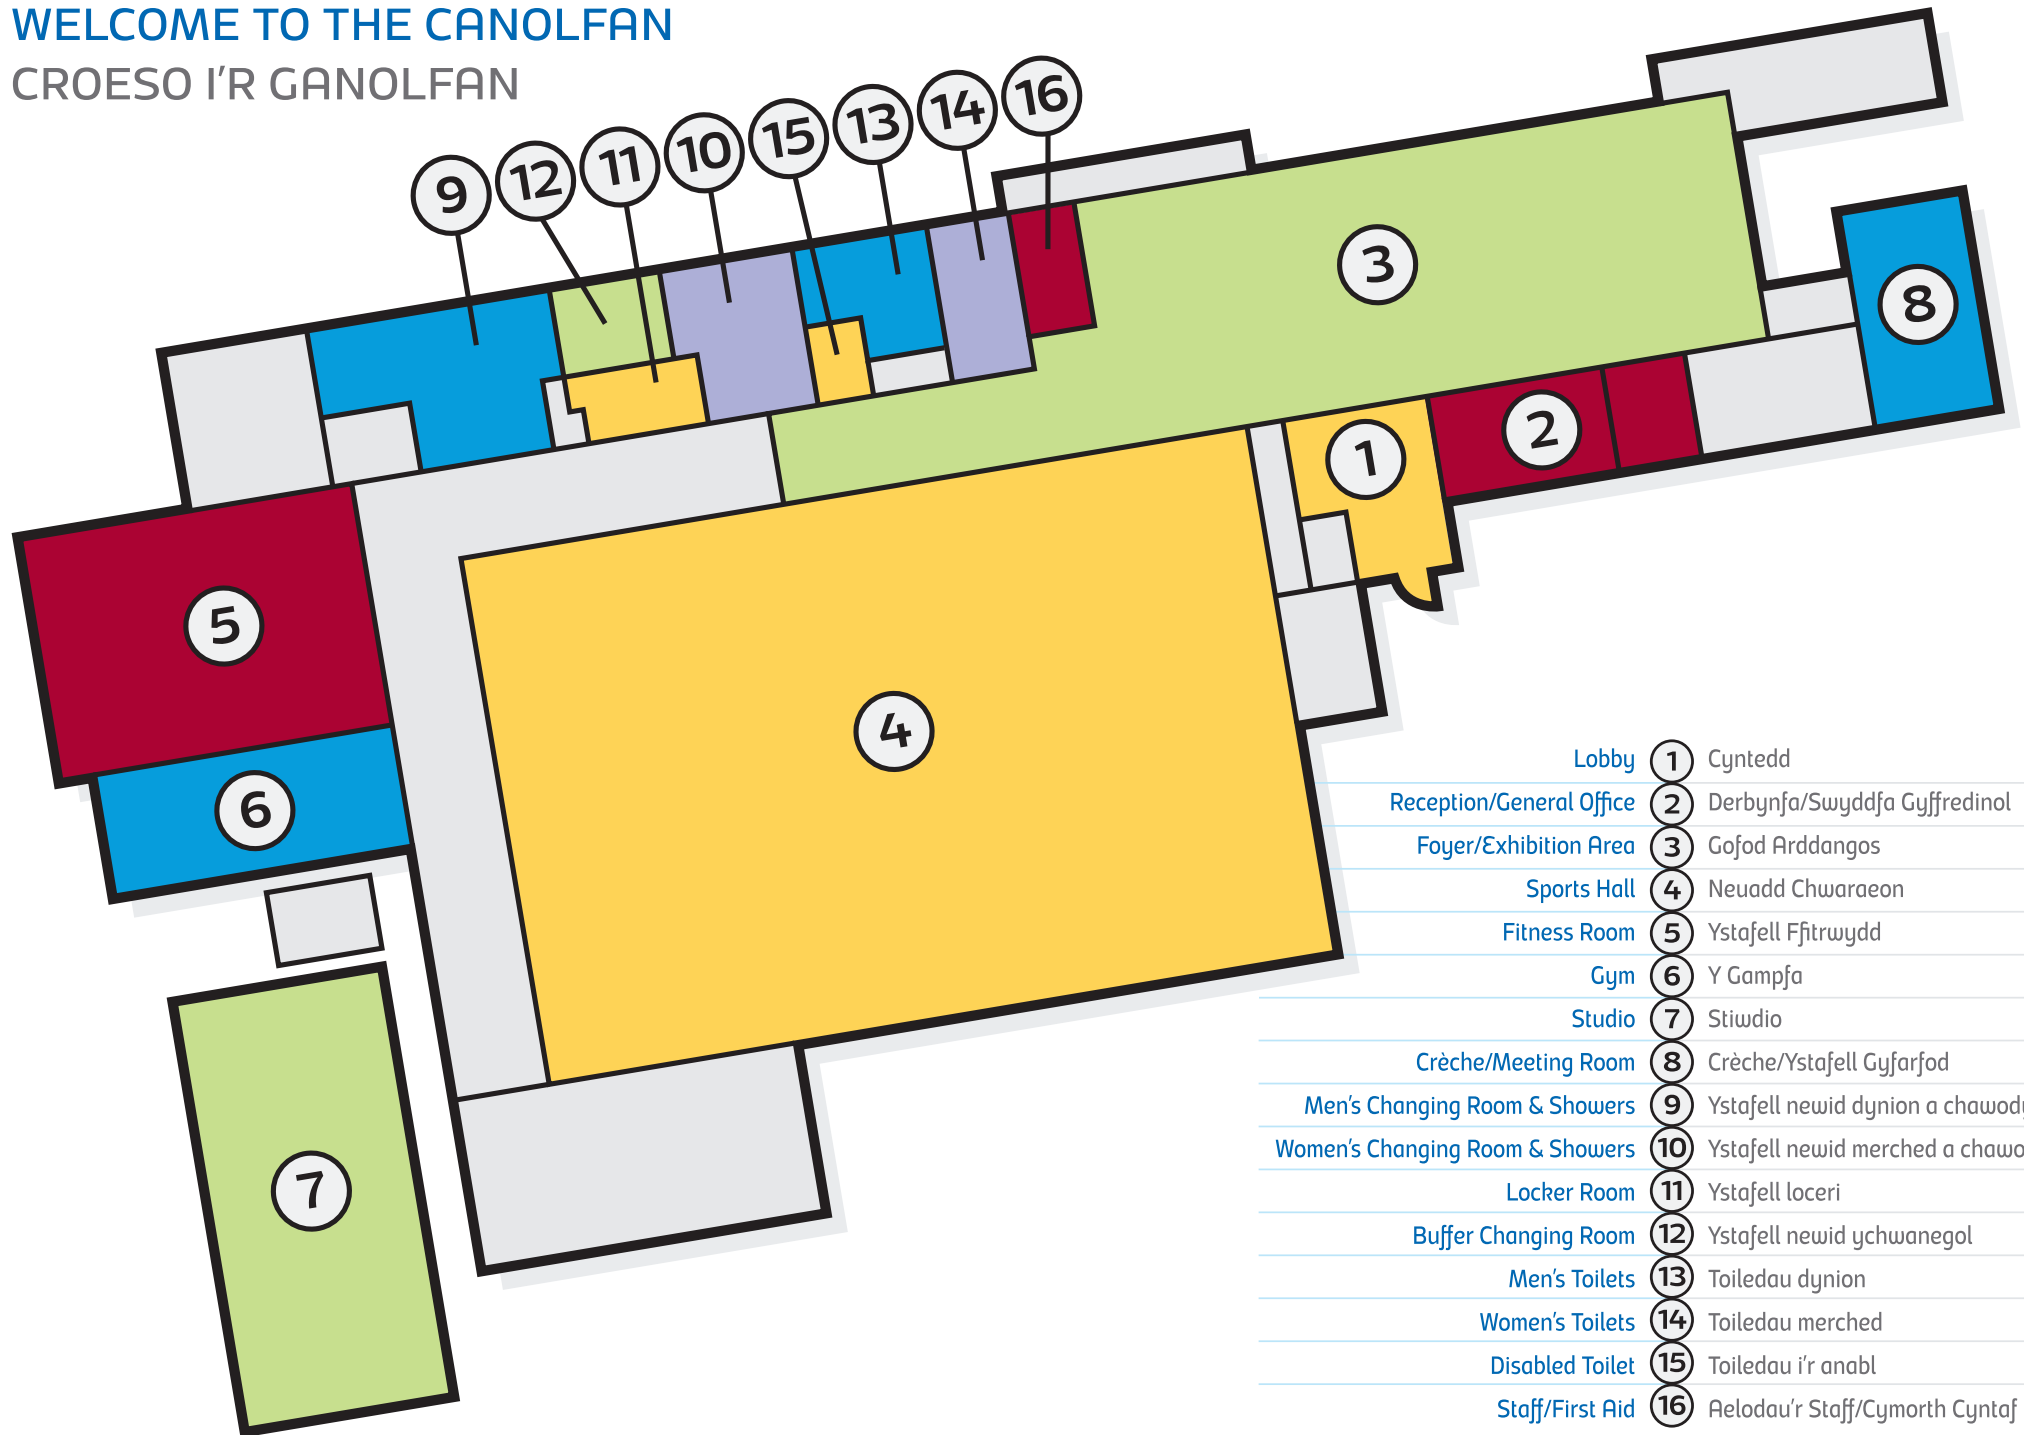

# WELCOME TO THE CANOLFAN

CROESO I'R GANOLFAN

Lobby	1	Cyntedd
Reception/General Office	2	Derbynfa/Swyddfa Gyffredinol
Foyer/Exhibition Area	3	Gofod Arddangos
Sports Hall	4	Neuadd Chwaraeon
Fitness Room	5	Ystafell Ffitrwydd
Gym	6	Y Gampfa
Studio	7	Stiwdio
Crèche/Meeting Room	8	Crèche/Ystafell Gyfarfod
Men's Changing Room & Showers	9	Ystafell newid dynion a chawodydd
Women's Changing Room & Showers	10	Ystafell newid merched a chawodydd
Locker Room	11	Ystafell loceri
Buffer Changing Room	12	Ystafell newid ychwanegol
Men's Toilets	13	Toiledau dynion
Women's Toilets	14	Toiledau merched
Disabled Toilet	15	Toiledau i'r anabl
Staff/First Aid	16	Aelodau'r Staff/Cymorth Cyntaf